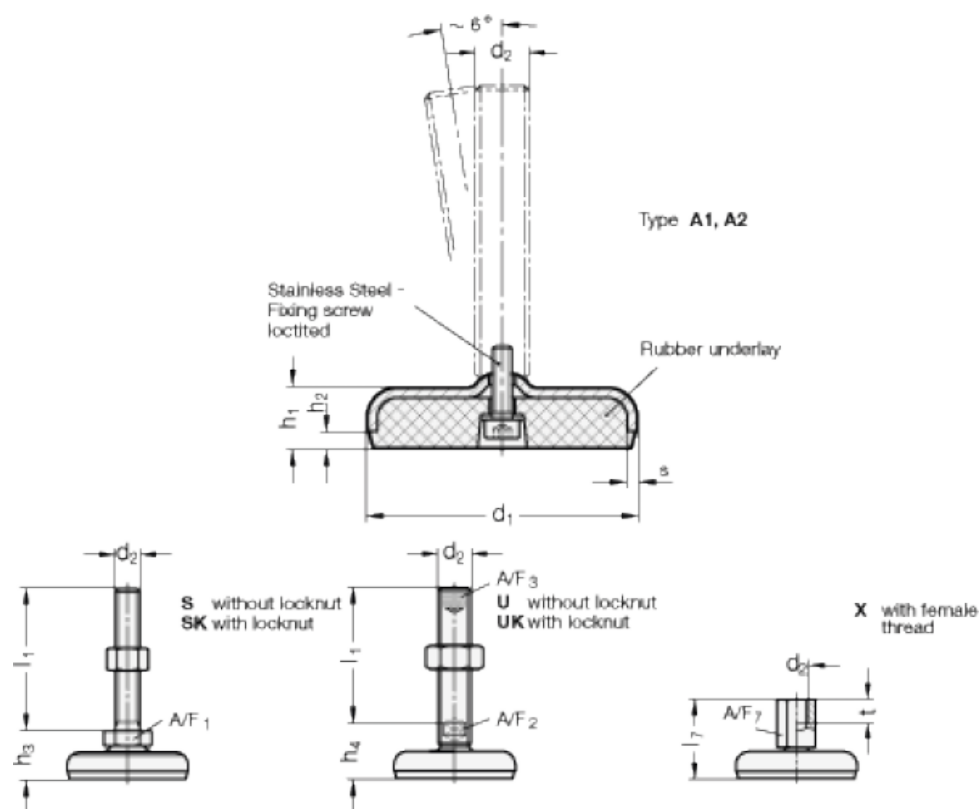

Article number: 2030100M20200A2UK

Description: E+G levelling foot
GN 30-100-M20-200-A2-UK

Note: UK With nut, Hexagon socket at the top, Wrench flat at the bottom

Measures

A/F2 = 15

A/F3 = 10

d1 = 100

d2 = M20

h1 = 20

h2 = 6

h4 = 35

l1 = 200

s = 3